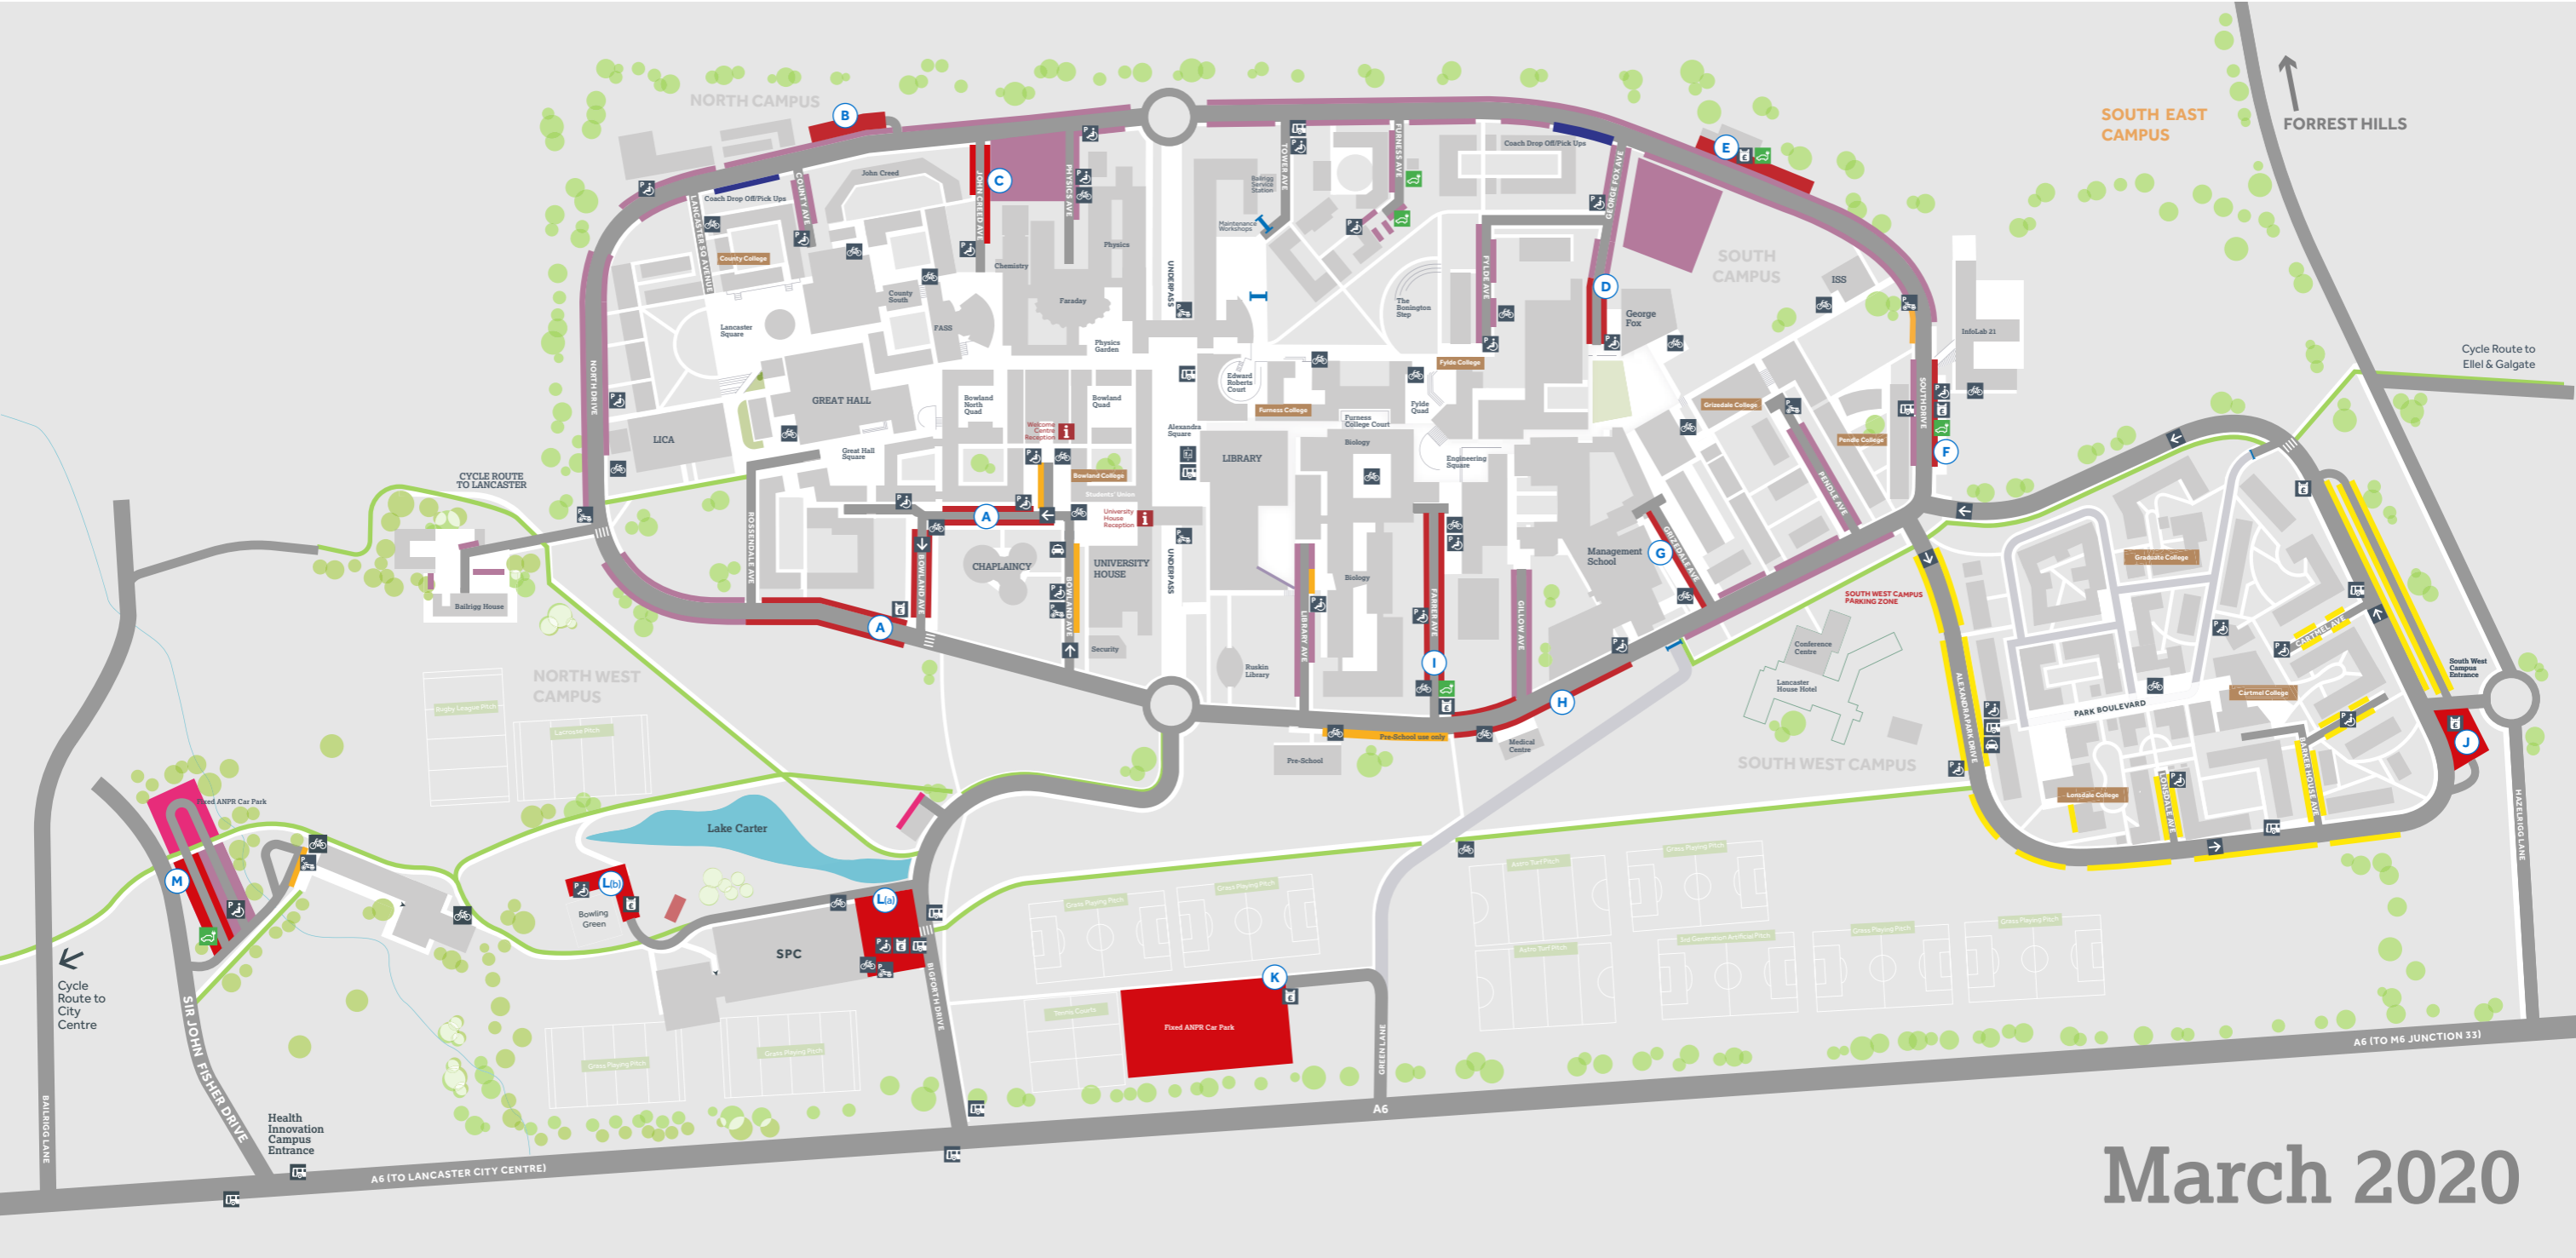

PARKING ZONES

- Staff Parking Zone
- South West Campus Parking Zone. All permits and pay and display tickets valid here
- Visitor Parking Zones **(A to K)**
Visitors with pay and display or scratchcard, University fleet vehicles, or pay by phone payment
- Mixed Staff/Visitor Parking
- Drop off areas - 30 minute short-term parking
- Coach Drop Off Point
- Cycle Route
- Barrier
- Information

- Accessible Parking
- Bus Stops
- Cycle Parking
- Electric Vehicle Charging Point
- Lift Access
- Motor Cycle Parking
- Pay & Display Machine (Limited locations otherwise pay by phone)
- Taxi Rank
- One way system