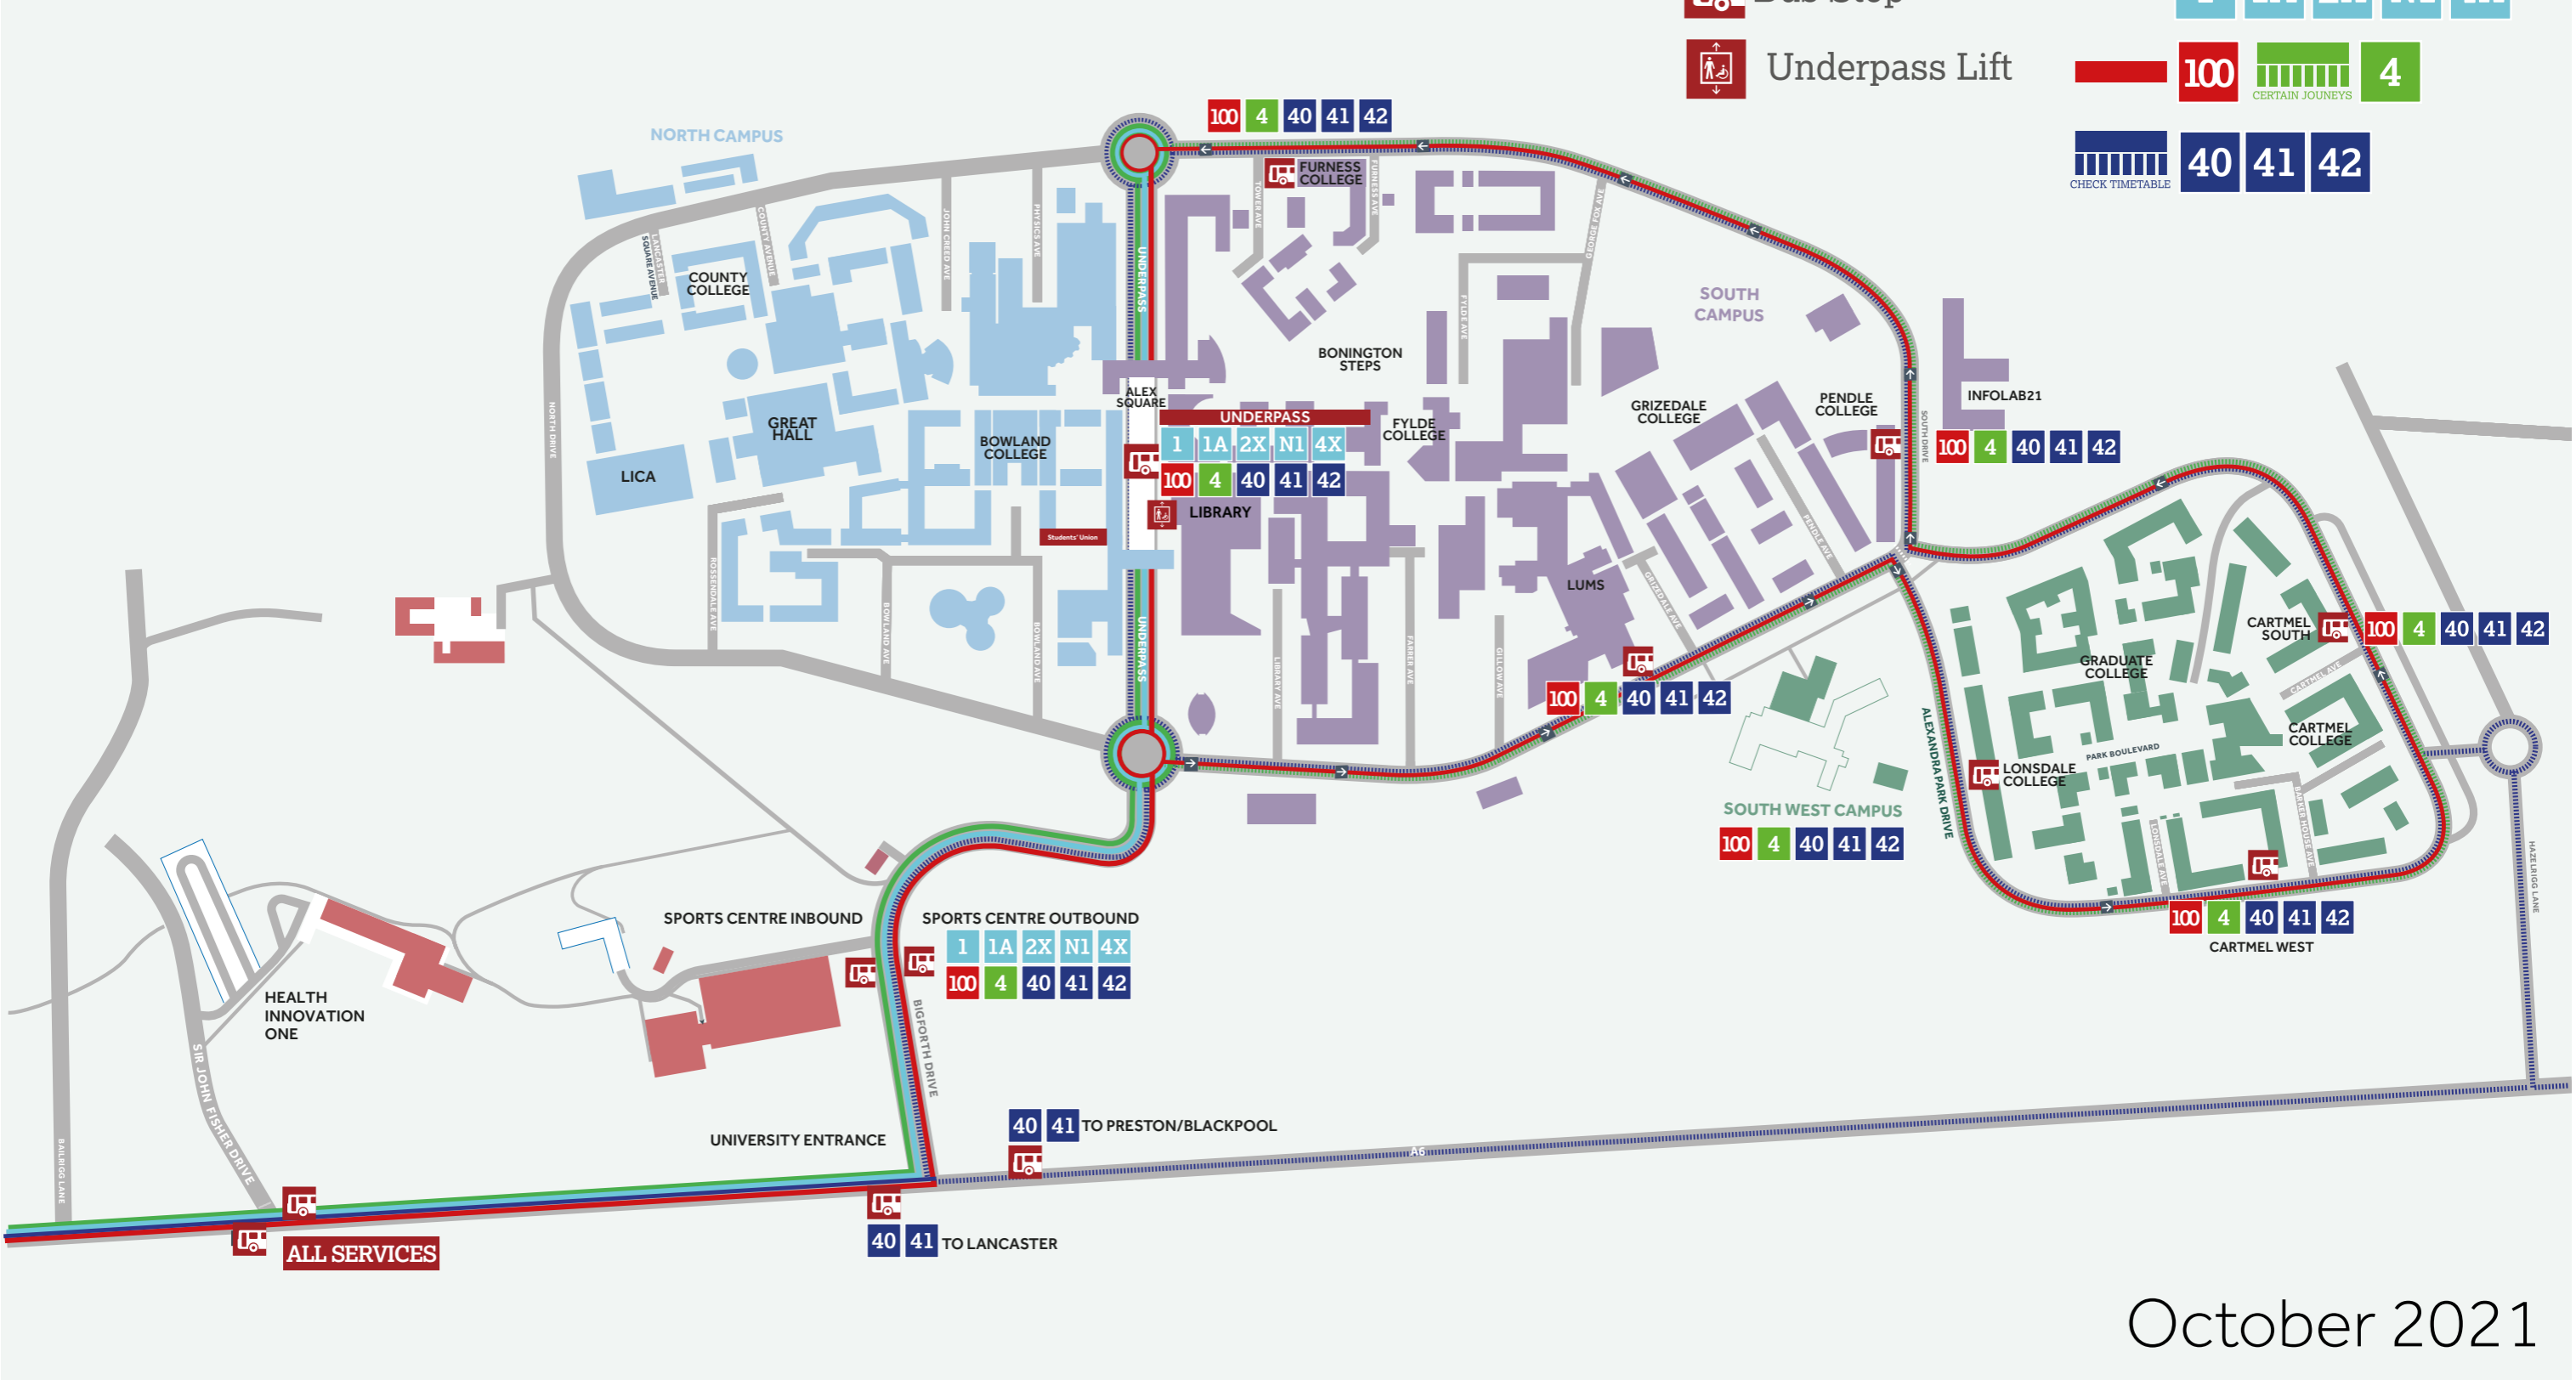

Travelling around the campus by bus

Travel between HIC and SW Campus **for free with a valid Unirider/HICrider** or pay **50p** single fare

October 2021