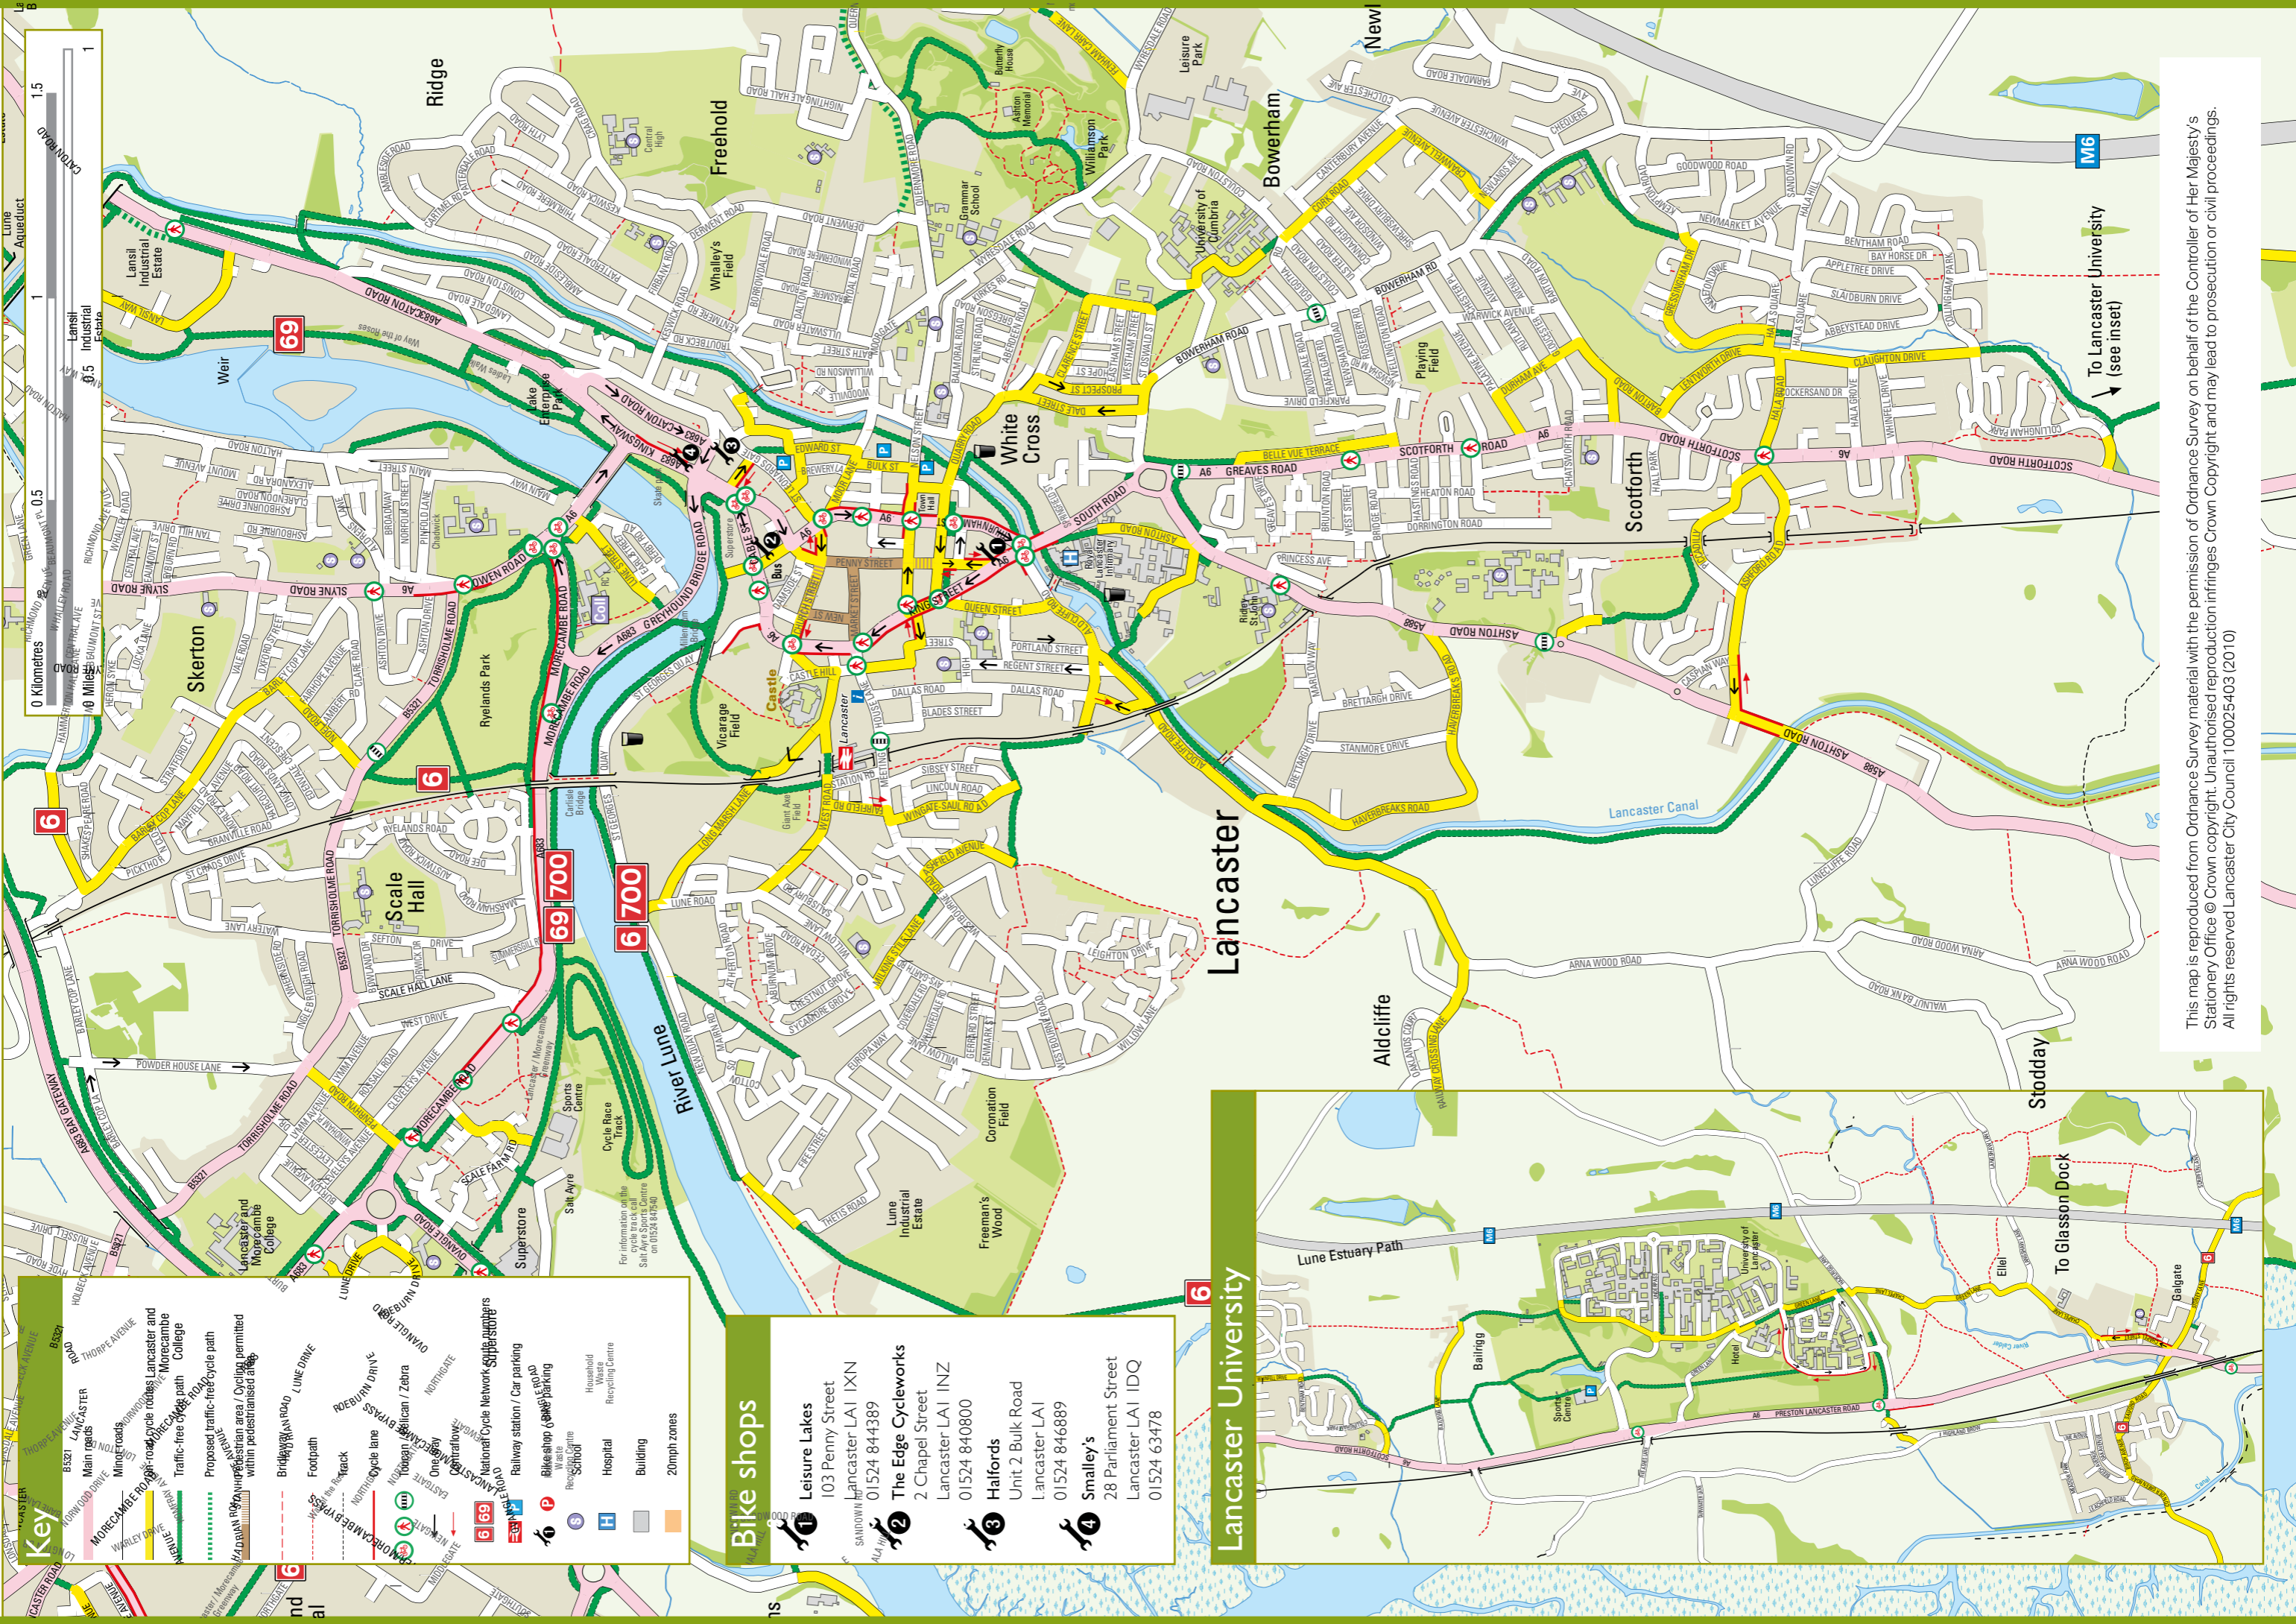

CYCLING

KEY

- Shared use path
- Footpath
- Resident Secure Cycle Parking
- Staff Secure Cycle Parking
- Open Access Cycle Parking
- Showers

NORTH CAMPUS

SOUTH EAST CAMPUS ↑
Forrest Hills 0.5 Miles

WHY CYCLE TO LANCASTER UNIVERSITY?

For more cycle routes in the Lancaster area see the Lancaster & Morecambe Cycling & Walking Map. To report a fault on campus please use the Facilities Helpdesk: www.lancaster.ac.uk/facilities/helpdesk

For further information please see www.lancaster.ac.uk/cycling

LANCASTER UNIVERSITY
STUDENTS' UNION

green
Lancaster

Lancaster
University

Key

- 6521 LANCASTER
- 6522 TORRISHOLME ROAD
- 6523 TORRISHOLME ROAD
- 6524 TORRISHOLME ROAD
- 6525 TORRISHOLME ROAD
- 6526 TORRISHOLME ROAD
- 6527 TORRISHOLME ROAD
- 6528 TORRISHOLME ROAD
- 6529 TORRISHOLME ROAD
- 6530 TORRISHOLME ROAD
- 6531 TORRISHOLME ROAD
- 6532 TORRISHOLME ROAD
- 6533 TORRISHOLME ROAD
- 6534 TORRISHOLME ROAD
- 6535 TORRISHOLME ROAD
- 6536 TORRISHOLME ROAD
- 6537 TORRISHOLME ROAD
- 6538 TORRISHOLME ROAD
- 6539 TORRISHOLME ROAD
- 6540 TORRISHOLME ROAD
- 6541 TORRISHOLME ROAD
- 6542 TORRISHOLME ROAD
- 6543 TORRISHOLME ROAD
- 6544 TORRISHOLME ROAD
- 6545 TORRISHOLME ROAD
- 6546 TORRISHOLME ROAD
- 6547 TORRISHOLME ROAD
- 6548 TORRISHOLME ROAD
- 6549 TORRISHOLME ROAD
- 6550 TORRISHOLME ROAD
- 6551 TORRISHOLME ROAD
- 6552 TORRISHOLME ROAD
- 6553 TORRISHOLME ROAD
- 6554 TORRISHOLME ROAD
- 6555 TORRISHOLME ROAD
- 6556 TORRISHOLME ROAD
- 6557 TORRISHOLME ROAD
- 6558 TORRISHOLME ROAD
- 6559 TORRISHOLME ROAD
- 6560 TORRISHOLME ROAD